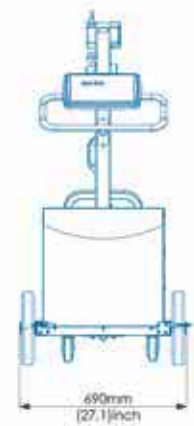

ALERIOTM Smart 4000

MOBILE X-RAY

ALERIO Smart 4000 is an economical, compact and highly mobile HF type X-Ray Machine for general radiographic procedures. It uses High Frequency DC and microprocessor controlled Inverter Technology with Feedback Control of x-ray. The x-ray dose is intense and consistent. Enabling excellent and repeatable radiographs at lower exposure settings. The equipment can be powered from a standard power outlet and is tolerant to wide mains voltage fluctuations. The lightweight stand makes the unit highly mobile. It can be easily moved in and out of restricted space. Exposure settings can be selected from an easy to use pre-programmed control console or can be set manually. **ALERIO Smart 4000** is made in India and comes with warranty and support. It conforms to IEC, BIS and AERB regulatory requirements.

For that Perfect X-Ray
www.alerio.in

SPECIFICATIONS

Output kV Range	40kV – 110kV in steps of 1kV
Maximum mA	100mA
Maximum mAs	200mAs
Peak Power	4000W
Timer Range	0.01s - 5.0s
Mains Voltage	180VAC - 260VAC
Focal Spot	1.8mm IEC
Weight	<80 kG all inclusive
Technology	HF Integrated X-Ray
Controls	Soft Touch Keys / Remote Exposure

- 200kHz DC Generator
- Digital Controls
- Small Size and Lightweight
- Easily Maneuverable
- Pre-Set Auto Controls
- Wide Mains Voltage Tolerant
- 1.8mm Focal Spot
- LED Collimation
- Digital Angle Indicator