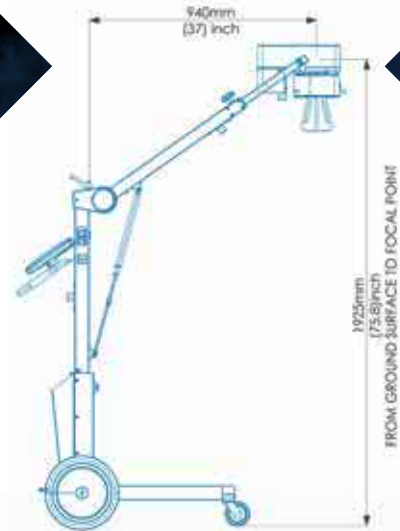

ALERIOTM Smart 4000

MOBILE X-RAY

ALERIO Smart 4000 is an economical, compact and highly mobile HF type X-Ray Machine for general radiographic procedures. It uses High Frequency DC and microprocessor controlled Inverter Technology with Feedback Control of x-ray. The x-ray dose is intense and consistent. Enabling excellent and repeatable radiographs at lower exposure settings. The equipment can be powered from a standard power outlet and is tolerant to wide mains voltage fluctuations. The lightweight stand makes the unit highly mobile. It can be easily moved in and out of restricted space. Exposure settings can be selected from an easy to use pre-programmed control console or can be set manually. **ALERIO Smart 4000** is made in India and comes with warranty and support. It conforms to IEC, BIS and AERB regulatory requirements.

For that Perfect X-Ray
www.alerio.in

SPECIFICATIONS

Output kV Range	40kV – 110kV in steps of 1kV
Maximum mA	100mA
Maximum mAs	200mAs
Peak Power	4000W
Timer Range	0.01s - 5.0s
Mains Voltage	180VAC - 260VAC
Focal Spot	1.8mm IEC
Weight	<80 kG all inclusive
Technology	HF Integrated X-Ray
Controls	Soft Touch Keys / Remote Exposure

- 200kHz DC Generator
- Digital Controls
- Small Size and Lightweight
- Easily Maneuverable
- Pre-Set Auto Controls
- Wide Mains Voltage Tolerant
- 1.8mm Focal Spot
- LED Collimation
- Digital Angle Indicator