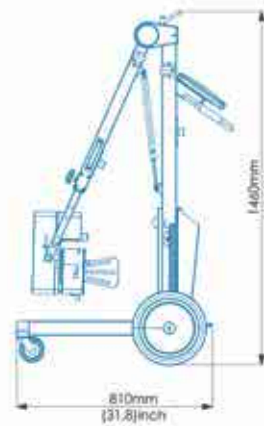

ALERIOTM Smart 4000

MOBILE X-RAY

ALERIO Smart 4000 is an economical, compact and highly mobile HF type X-Ray Machine for general radiographic procedures. It uses High Frequency DC and microprocessor controlled Inverter Technology with Feedback Control of x-ray. The x-ray dose is intense and consistent. Enabling excellent and repeatable radiographs at lower exposure settings. The equipment can be powered from a standard power outlet and is tolerant to wide mains voltage fluctuations. The lightweight stand makes the unit highly mobile. It can be easily moved in and out of restricted space. Exposure settings can be selected from an easy to use pre-programmed control console or can be set manually. **ALERIO Smart 4000** is made in India and comes with warranty and support. It conforms to IEC, BIS and AERB regulatory requirements.

For that Perfect X-Ray
www.alerio.in

SPECIFICATIONS

Output kV Range	40kV – 110kV in steps of 1kV
Maximum mA	100mA
Maximum mAs	200mAs
Peak Power	4000W
Timer Range	0.01s - 5.0s
Mains Voltage	180VAC - 260VAC
Focal Spot	1.8mm IEC
Weight	<80 kG all inclusive
Technology	HF Integrated X-Ray
Controls	Soft Touch Keys / Remote Exposure

- 200kHz DC Generator
- Digital Controls
- Small Size and Lightweight
- Easily Maneuverable
- Pre-Set Auto Controls
- Wide Mains Voltage Tolerant
- 1.8mm Focal Spot
- LED Collimation
- Digital Angle Indicator