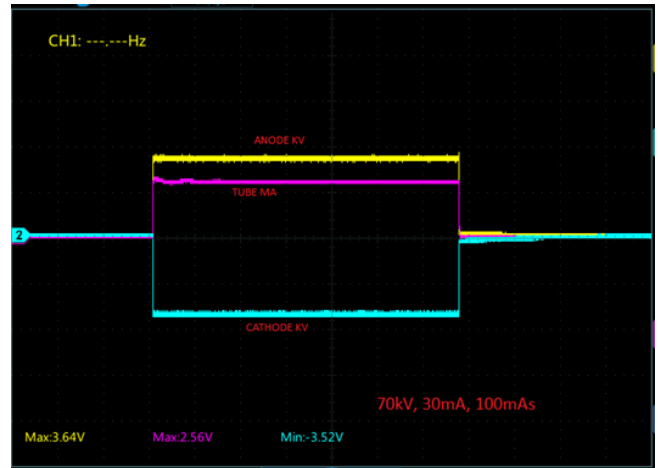

FEATURE

Intelligent X-Ray

With two on-board microcontrollers and advanced electronics, ALERIO Smart 4000 produces stable and repeatable x-ray every time. Self-diagnosis and auto calibration ensure the machine takes care of itself.

Stable & Repeatable kV, mA from ALERIO Smart 4000

FEATURE

Universal Compatibility

ALERIO Smart 4000 works with any type of film, CR or DR system you will have. It can be Pre-programmed to work with multiple types of imaging set-up.

Images from a ALERIO Smart 4000 mobile x-ray