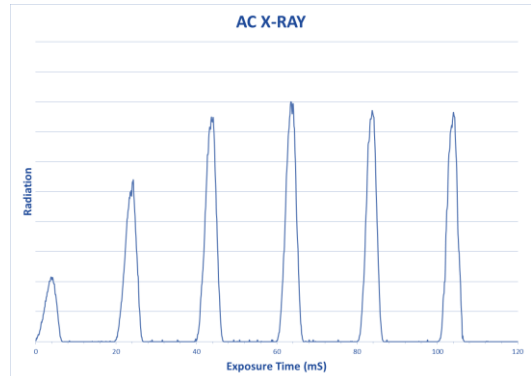

## HIGH FREQUENCY DC X-RAY

ALERIO Smart 4000 is a High Frequency DC Output X-Ray Machine.

This makes it superior to traditional AC X-Ray. It produces X-Rays of Consistent and Better Quality. The machine is Smaller in size, Easier to move around and use.