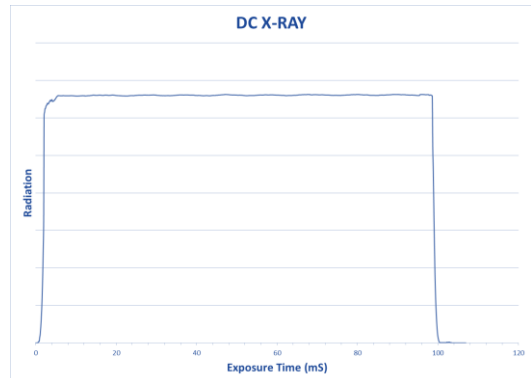

FEATURE

HIGH FREQUENCY DC X-RAY

ALERIO Smart 4000 is a High Frequency DC Output X-Ray Machine.

This makes it superior to traditional AC X-Ray. It produces X-Rays of Consistent and Better Quality. The machine is Smaller in size, Easier to move around and use.

FEATURE

Highly Mobile

The idea of having a mobile x-ray is to bring the radiography to the patient. Be it the ICU, a ward on the 10th floor or an outdoor area, the X-Ray equipment shall be easily moved and shall operate from any power outlet. ALERIO Smart 4000 with its light weight, large wheels and in-built mains voltage stabiliser, makes this happen.